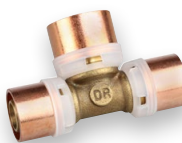

Fitting Code Identification

Couplings

If you used to buy SecuraGold™ SC2, SC3, SC4, SC5, SC32, SC43, SC54

S1C12	SecuraOne Coupling 12mm
S1C16	SecuraOne Coupling 16mm
S1C20	SecuraOne Coupling 20mm
S1C25	SecuraOne Coupling 25mm
S1C32	SecuraOne Coupling 32mm
S1C1612	SecuraOne Reducing Coupling 16mm x 12mm
S1C2016	SecuraOne Reducing Coupling 20mm x 16mm
S1C2520	SecuraOne Reducing Coupling 25mm x 20mm
S1C3220	SecuraOne Reducing Coupling 32mm x 20mm
S1C3225	SecuraOne Reducing Coupling 32mm x 25mm

Elbows

If you used to buy SecuraGold™ SE2, SE3, SE4, SE5, SE43, SE3045, SE4045, SE5045

S1E12	SecuraOne Elbow 12mm
S1E16	SecuraOne Elbow 16mm
S1E20	SecuraOne Elbow 20mm
S1E25	SecuraOne Elbow 25mm
S1E32	SecuraOne Elbow 32mm
S1E2016	SecuraOne Reducing Elbow 20mm x 16mm
S1E1645	SecuraOne Elbow 16mm x 45 deg
S1E2045	SecuraOne Elbow 20mm x 45 deg
S1E2545	SecuraOne Elbow 25mm x 45 deg
S1E3245	SecuraOne Elbow 32mm x 45 deg

Tees

If you used to buy SecuraGold™ ST2, ST3, ST4, ST5

S1T12	SecuraOne Tee 12mm
S1T16	SecuraOne Tee 16mm
S1T20	SecuraOne Tee 20mm
S1T25	SecuraOne Tee 25mm
S1T32	SecuraOne Tee 32mm

Reducing Tees

If you used to buy SecuraGold™ ST223, ST332, ST334, ST433, ST434, ST442, ST443, ST553, ST554