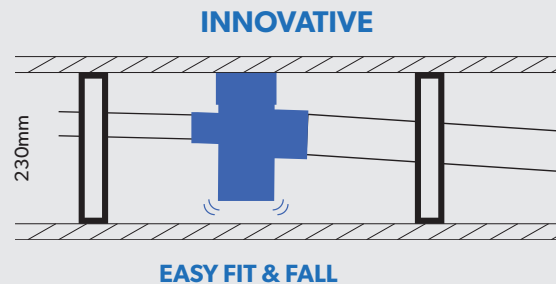

LESS WORKAROUNDS | LESS TIME | LESS STRESS