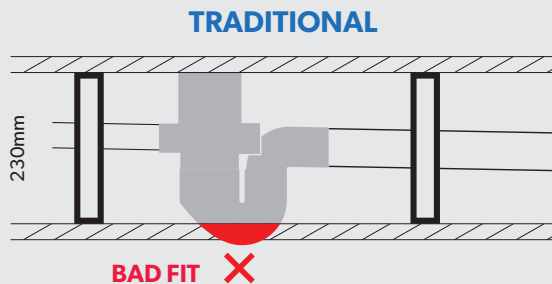

LESS WORKAROUNDS | LESS TIME | LESS STRESS