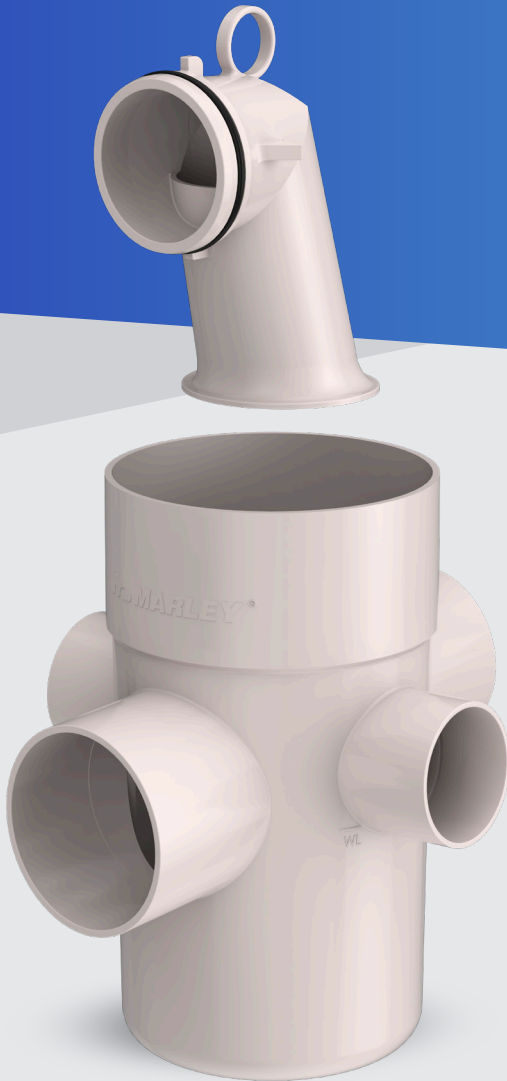

OPTIM[®] kompakt[®]

Boss Gully Trap

The shortest boss around

- › uPVC – seamless integration into Marley OPTIM[®] DWV System
- › Just 199mm high – 20% shorter than standard uPVC option
- › Get the right fit and fall within shorter joist heights
- › AS/NZS 1260 compliant

New Zealand patent application no. 764725, New Zealand design registration no. 426078

WaterMark Certification WMK20224

LESS WORKAROUNDS | LESS TIME | LESS STRESS