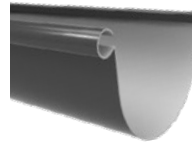

TYPHOON® SPOUTING

Marley Typhoon® spouting is designed for high rainfall conditions. Its half round profile has excellent capacity and flow characteristics. For a striking design statement and ease of cleaning, choose the external bracket option.