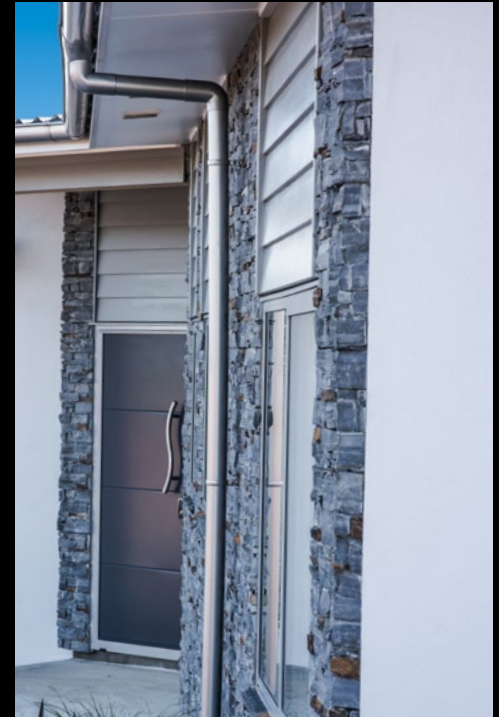

Spouting: Typhoon®

Colour: Titanium

Bracket Type: Internal

Downpipe: RP80® 80mm Round Downpipe

Location: Tutukaka, Northland